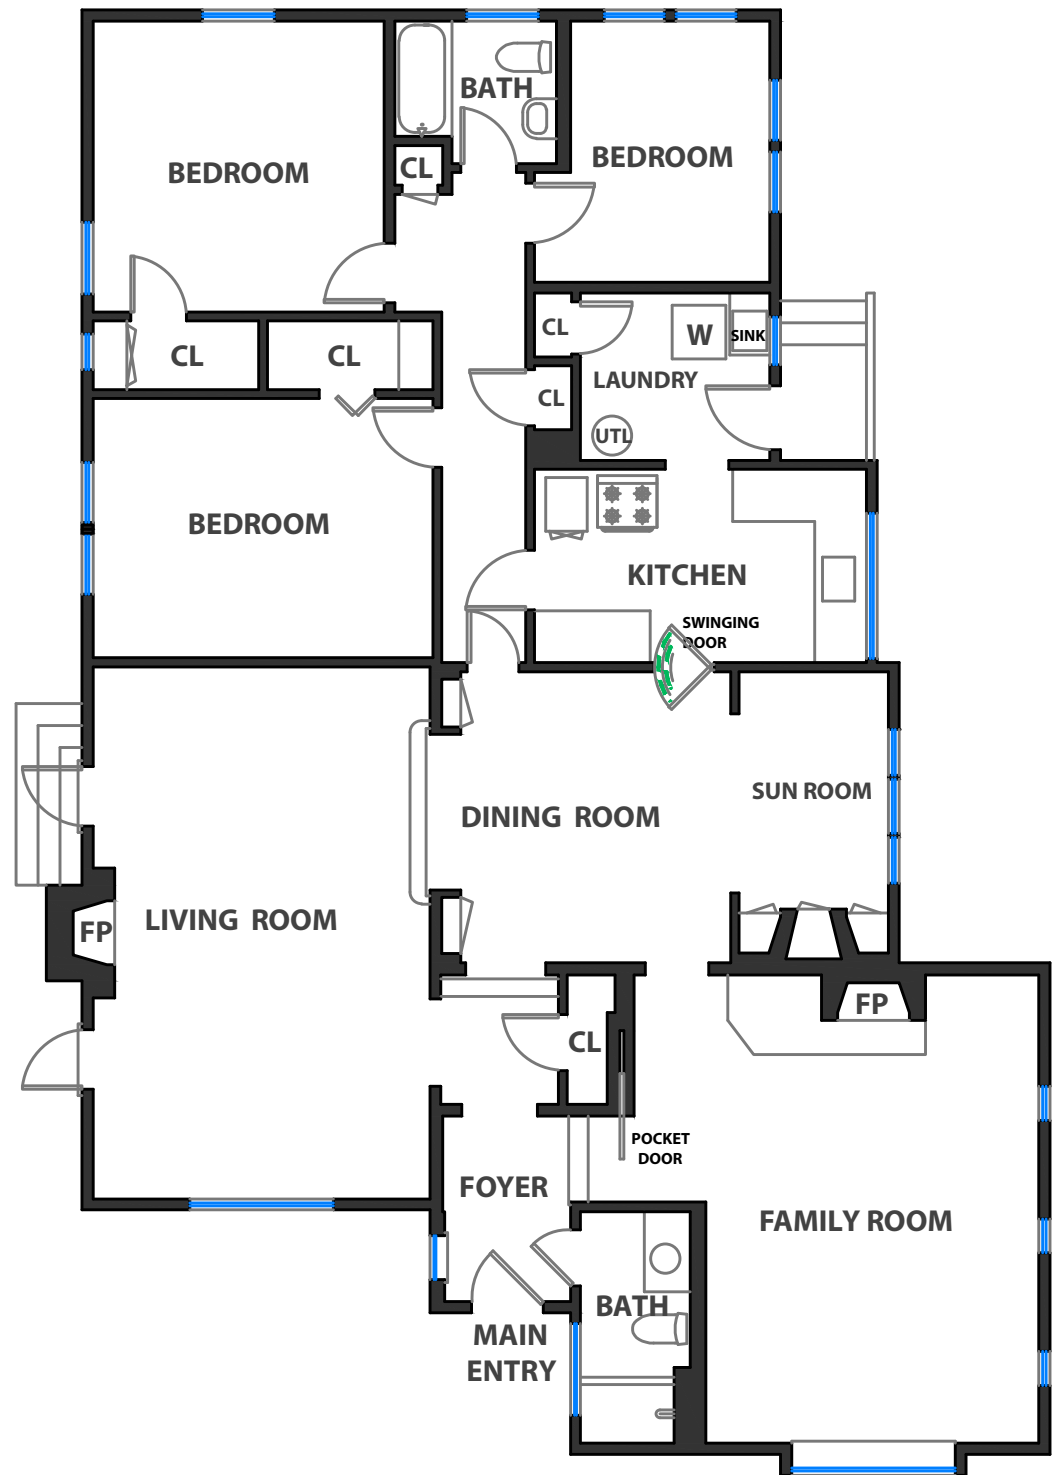

### LIVING SPACE

**Square Footage:** 1914 Sq Ft\*

\* Main Level 1914

### NON-LIVING SPACE

**Square Footage:** 336 Sq Ft\*

\* Basement / Storage 336

### APPROXIMATE TOTAL LIVING & NON-LIVING SPACE

**Square Footage:** 2250 Sq Ft\*

**LOWER  
LEVEL**

**MAIN  
LEVEL**